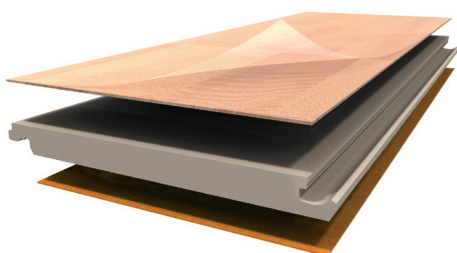

moland® High Performance Laminate

When you can't compromise on quality!

Moland laminate flooring

Moland High Performance Laminate is Moland's new product line of elegant 1-strip and modern tiles.

Our laminate floors feature contemporary design with uncompromising quality.

The surface is unusually durable and resists fading, even with direct sun exposure. With its authentic texture, the floor brings a warm and inviting atmosphere to the room.

Construction

The surface is robust and wear-resistant, with a natural surface design. The core is constructed of non-buckling HDF board, with a backing that ensures a stable product free of warping.

Utility class

Utility class 23/32 AC4. This means that Moland High Performance Laminate can be used in all private homes, no matter how heavy the traffic, and in most commercial settings with normal traffic, such as offices, shops and waiting rooms.

Certification

All Moland High Performance Laminate is PEFC-certified – the seal of approval for sustainable forest management. This means our laminate floors are produced with respect for nature.

Design

Moland High Performance Laminate is part of our Design family with both vinyl and bio-flooring. Highly durable, yet easy to maintain, these floors bring an appealing visual impression to your home.